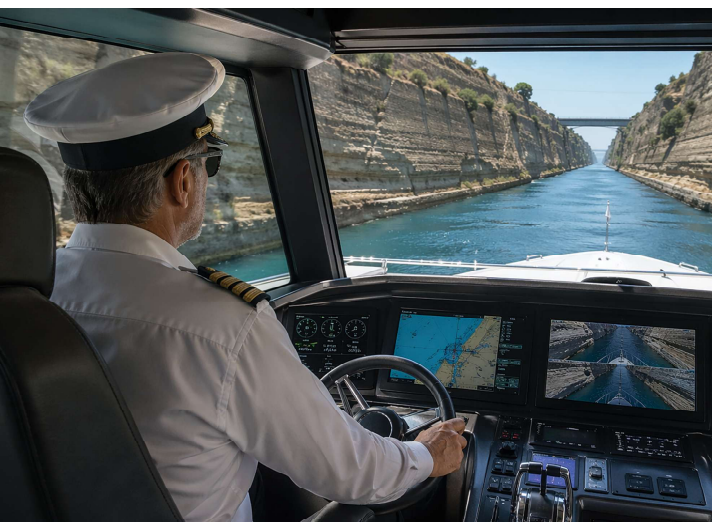

ESTABLISHED IN 1893

THE ICONIC SHORTCUT BETWEEN AEGEAN AND IONIAN SEAS.

AN ULTIMATE EXPERIENCE FOR EVERY YACHT. BEYOND PASSAGE. PURE LEGEND.

PLAN YOUR SAFE PASSAGE

Now enhanced with *premium services* designed for charter yachts.

www.corinthcanal.com

SAFE

Navigated with expertise

RELIABLE

Trusted for over 130 Years

DEDICATED

..to your journey's success

THE CORINTH CANAL A STRATEGIC PASSAGE

A direct connection between key cruising regions that saves time and distance, while avoiding challenging open sea routes.

Designed for efficiency, safety and reliability.

TIME & DISTANCE SAVINGS

Optimize your route and fuel consumption

SAFER ALTERNATIVE

Avoid rough seas and unpredictable conditions

PROFESSIONALLY MANAGED TRANSIT

Fully coordinated by experienced professionals

TRANSIT SERVICES

• TOWAGE & PILOTAGE

Professional support throughout your transit

• CONTROLLED TRANSIT COORDINATION

Every passage is carefully planned and executed

• 24/7 OPERATION, WITH SCHEDULED MAINTENANCE ON TUESDAYS

Transit operations continuously monitored and coordinated